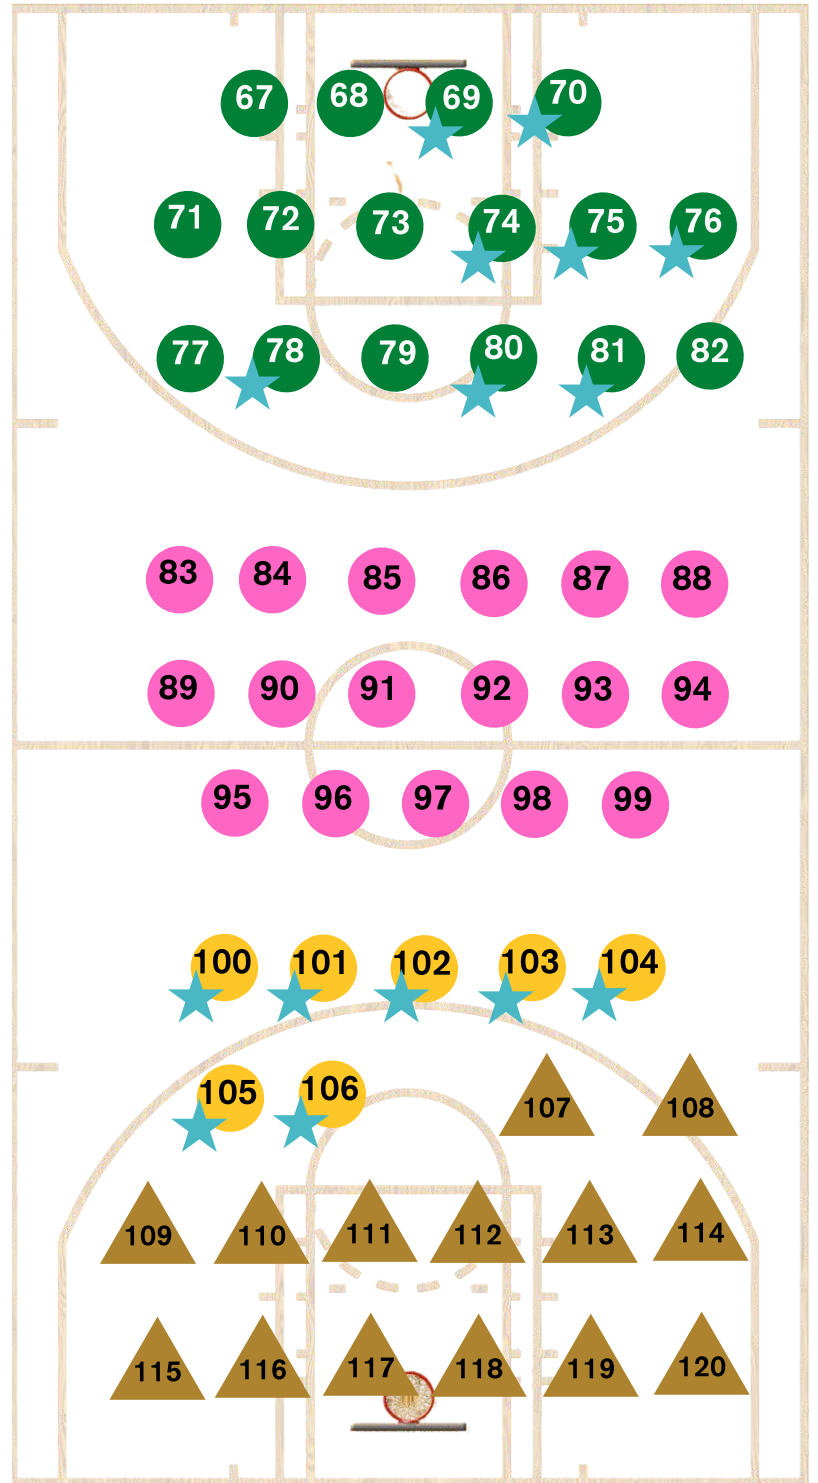

Course Key

- SER 517
- IFT 402
- ATC 491/ AMT 491
- ▲ HSE 477 (Easels)
- ★ Sponsored Project