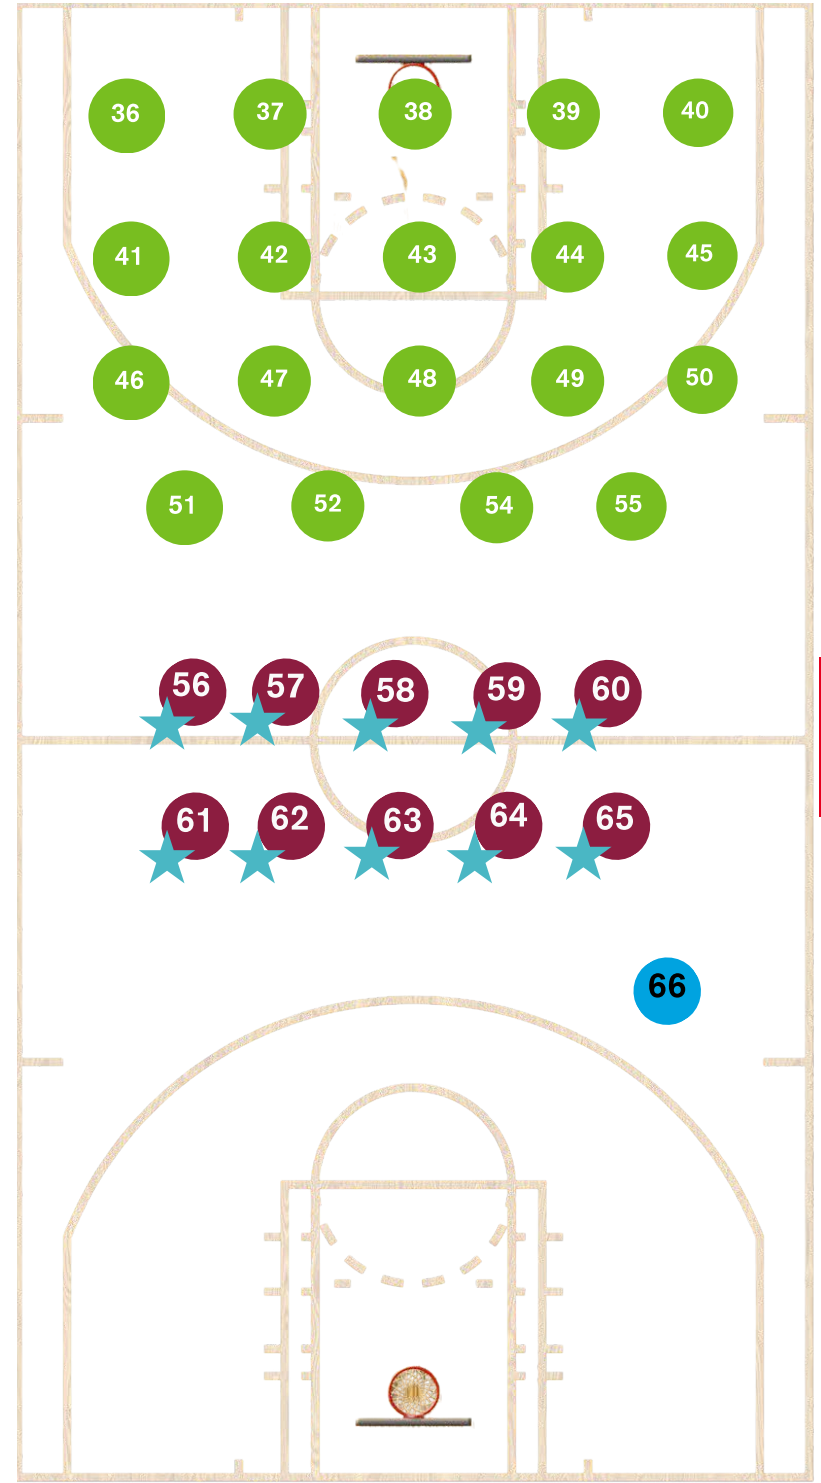

Emergency Exit

Restrooms

Course Key

- EGR 402
- EGR 304
- FSE 404
- EGR 314
- SER 402
- HSE 498/HSE 499
- Command Center
- Refreshments
- ★ Sponsored Project

Table 33, 34 & 53 are now outside

Entrance

Course Key