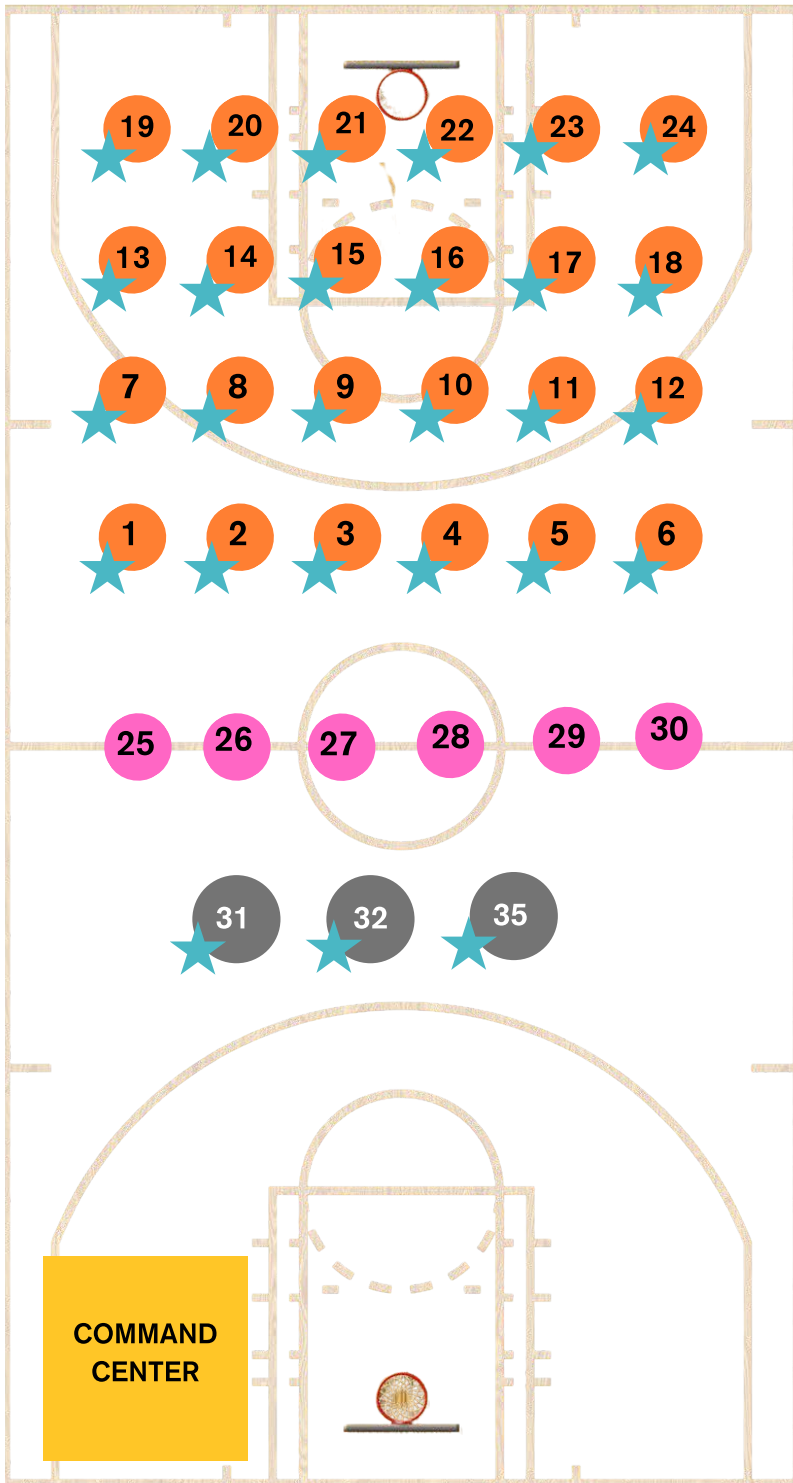

Emergency Exit

Restrooms

Course Key

- EGR 402
- EGR 304
- FSE 404
- EGR 314
- SER 402
- HSE 498/HSE 499
- Command Center
- Refreshments
- ★ Sponsored Project

Table 33, 34 & 53 are now outside

Entrance

Course Key